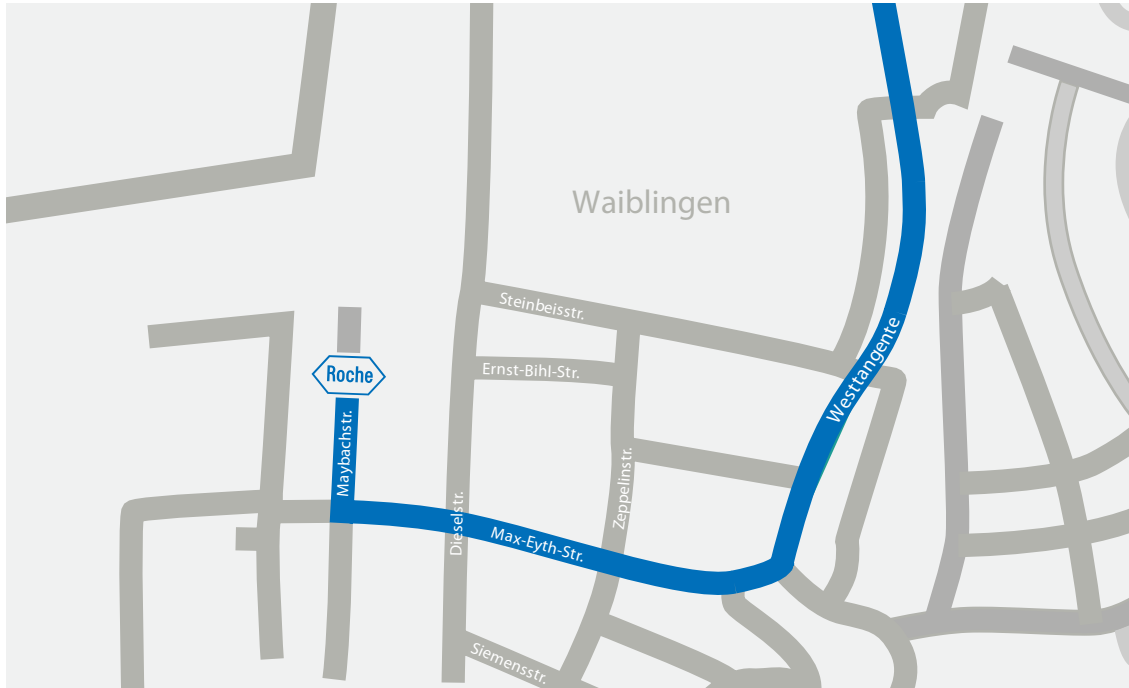

Directions

how to find us

From the A8 (coming from Karlsruhe)
and from the direction of Stuttgart

- At the Autobahn intersection Stuttgart, turn off at 'Stuttgart Zentrum'
- In Stuttgart, stay on the B 14 in the direction of 'Waiblingen, Nürnberg'
- After the Kappelberg tunnel, take the 2nd exit, 'Waiblingen Süd'
- At the 1st light, take a right in the direction of 'Waiblingen Süd'
- Take the 2nd left in the direction of 'Industriegebiet Ameisenbühl, Bahnhof'
- Continue past the train station, take a left after the railway bridge into the 'Ameisenbühl' industrial park (Max-Eyth-Straße)
- Take the 3rd right into Maybachstraße

From the A8 (coming from Munich)

- Take the exit 'Wendlingen' onto the B10 in the direction of 'Esslingen'
- Exit the B 10 on the B 14 in the direction of 'Waiblingen, Fellbach'
- After the Kappelberg tunnel, take the 2nd exit, 'Waiblingen Süd'
- At the 1st light, take a right in the direction of 'Waiblingen Süd'
- Take the 2nd left in the direction of 'Industriegebiet Ameisenbühl, Bahnhof'
- Continue past the train station, take a left after the railway bridge into the 'Ameisenbühl' industrial park (Max-Eyth-Straße)
- Take the 3rd right into Maybachstraße

From the A81 (coming from Heilbronn)
and from the direction Ludwigsburg

- Take the exit 'Ludwigsburg Süd'
- Continue on the Schwieberdinger Straße through Ludwigsburg in the direction of 'Waiblingen' passing through Neckarrens and Hegnach
- Following the city sign 'Waiblingen', take the 2nd right into the 'Ameisenbühl' industrial park (Max-Eyth-Straße)
- Take the 3rd right into Maybachstraße